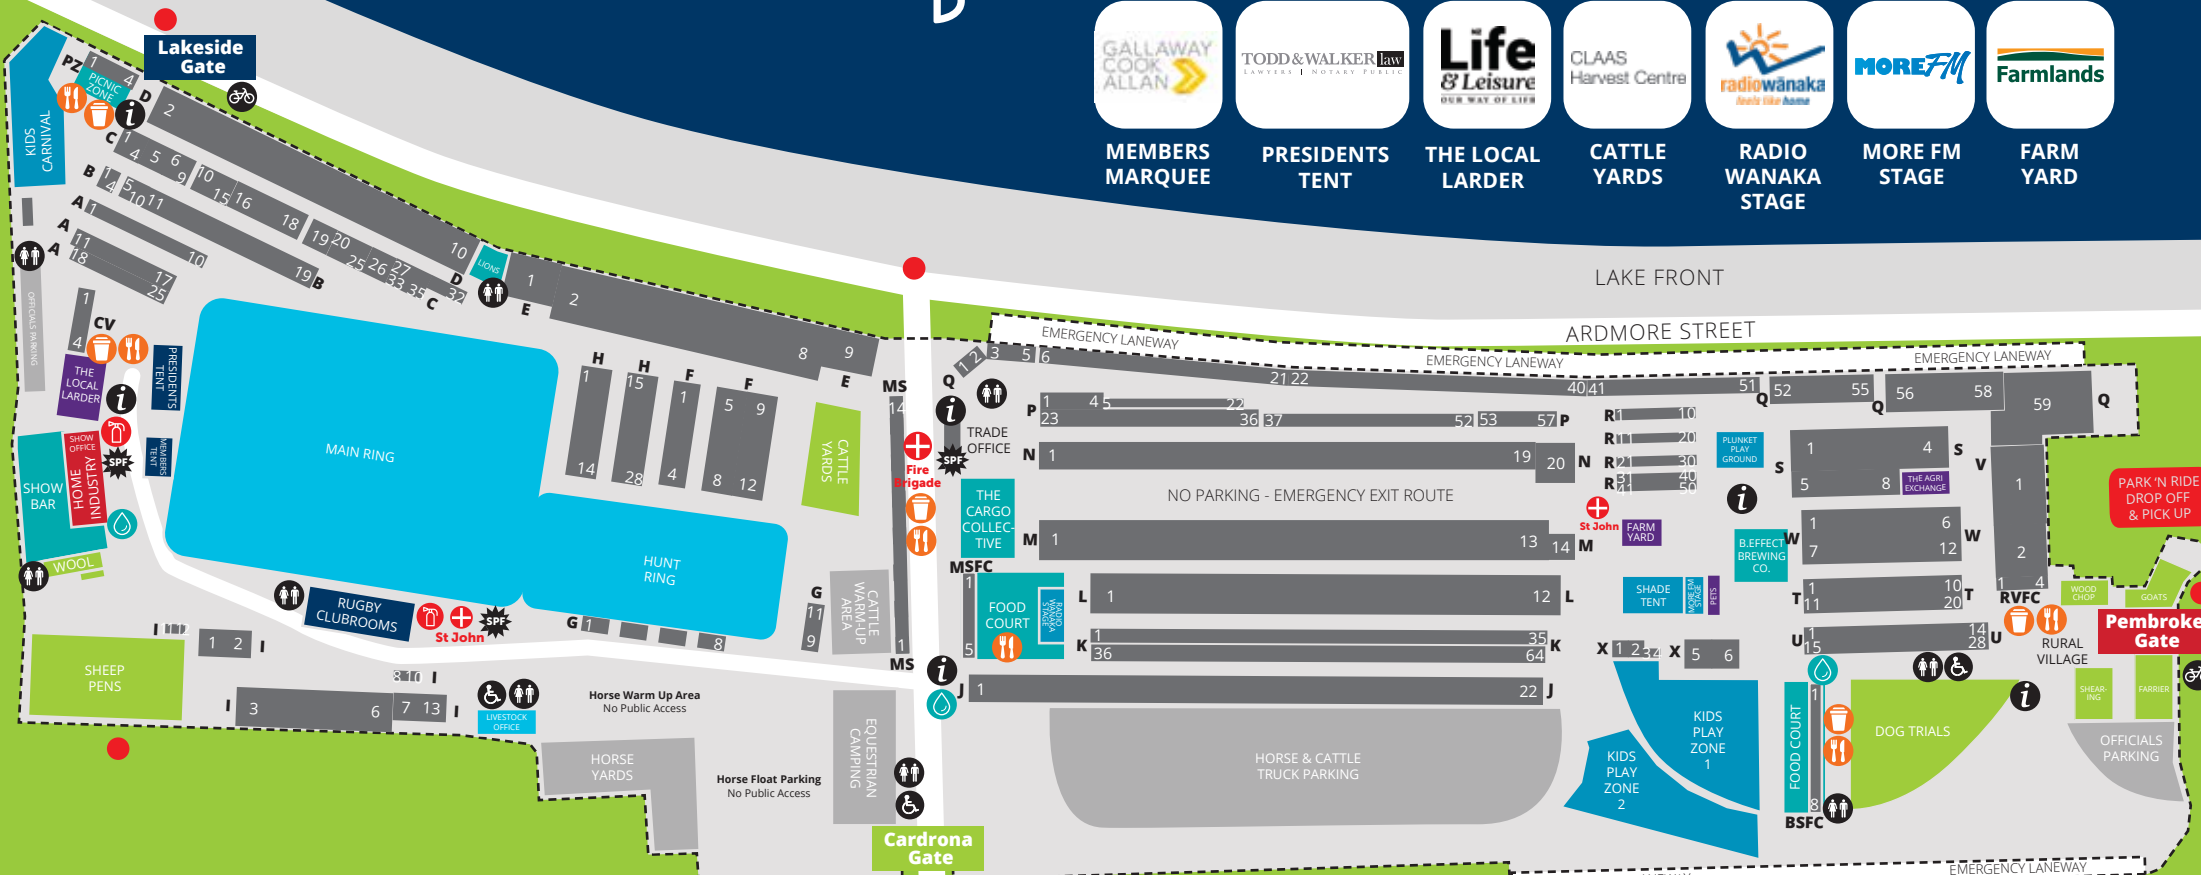

WĀNAKA SHOW

SHOW MAP 2025

A HUGE THANK YOU TO THE FOLLOWING AREA SPONSORS

MEMBERS MARQUEE

PRESIDENTS TENT

THE LOCAL LARDER

CATTLE YARDS

RADIO WĀNAKA STAGE

MORE FM STAGE

FARM YARD

Key

Toilets	Fire Extinguisher
Evacuation Point/ Emergency Exit	Accessible Toilet
Security Fence	Free Drinking Water
Bike Racks	Trade Stalls
Coffee	Designated Parking
Food	Free Sunscreen

PARK n RIDE
PARK OPPOSITE MEDICAL CENTER
CNR STONE ST & CARDRONA VALLEY RD

PARK n RIDE
THREE PARKS,
UMBERS ST